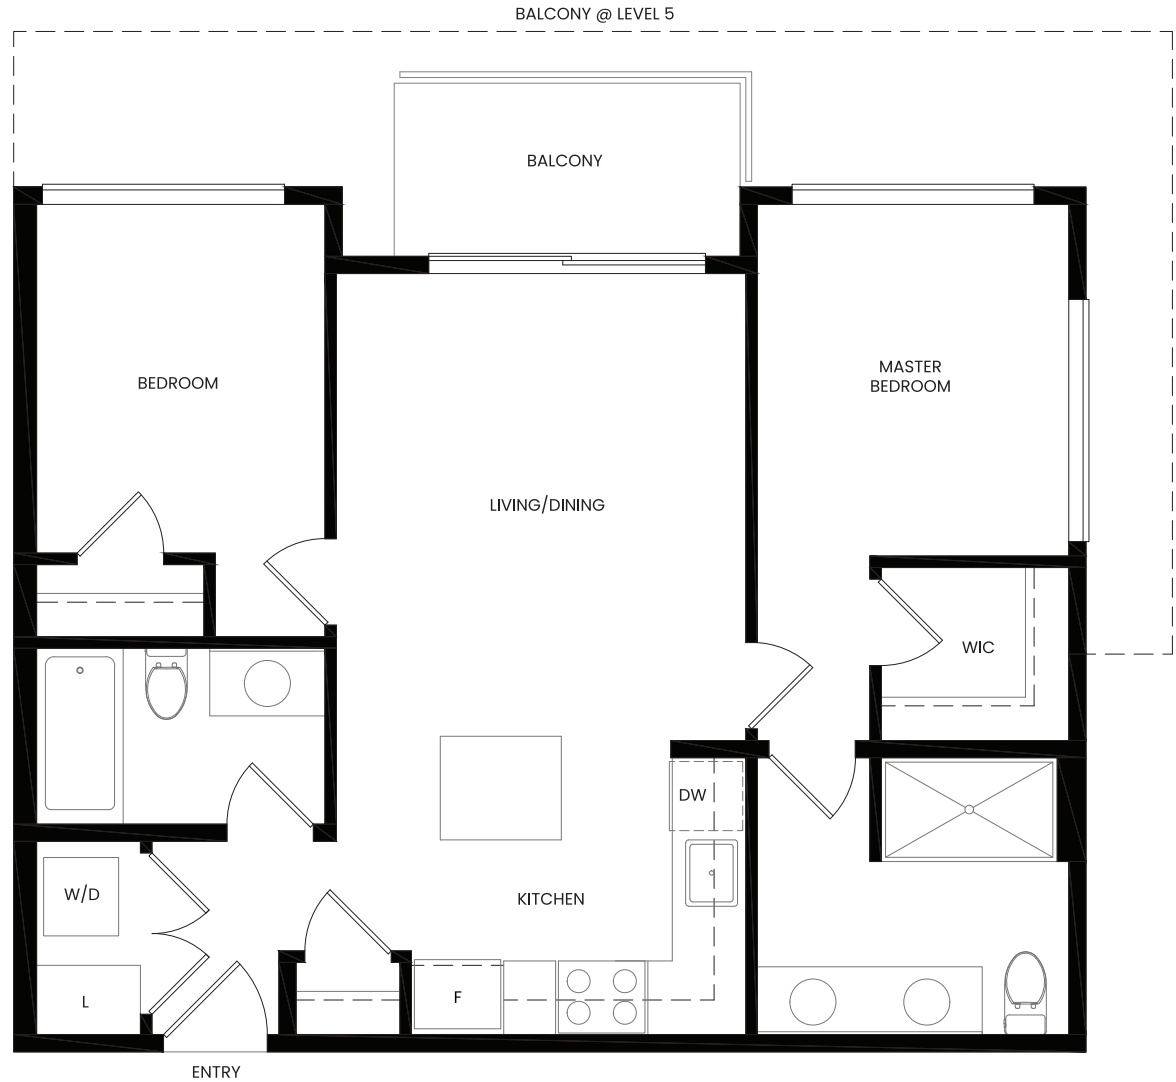

THE HIVE

AT WILLOUGHBY TOWN CENTRE

PLAN C1

2 BEDROOM, 2 BATH
INTERIOR 736 SQ FT

< N

Level 5

Level 6