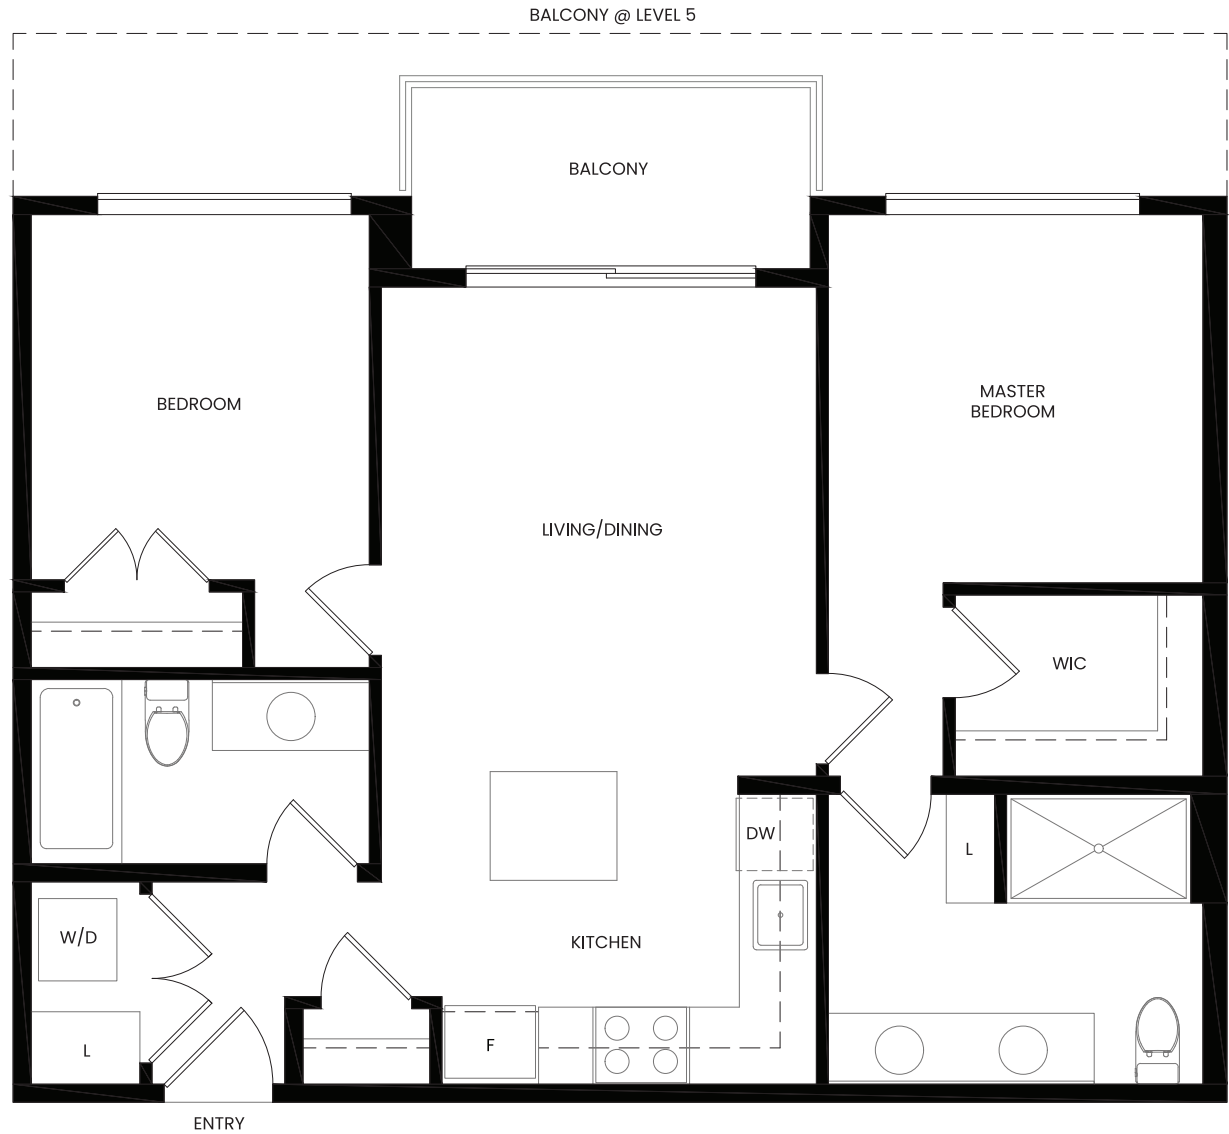

## PLAN C3

2 BEDROOM, 2 BATH  
INTERIOR 795 SQ FT

< N

Level 5

Level 6