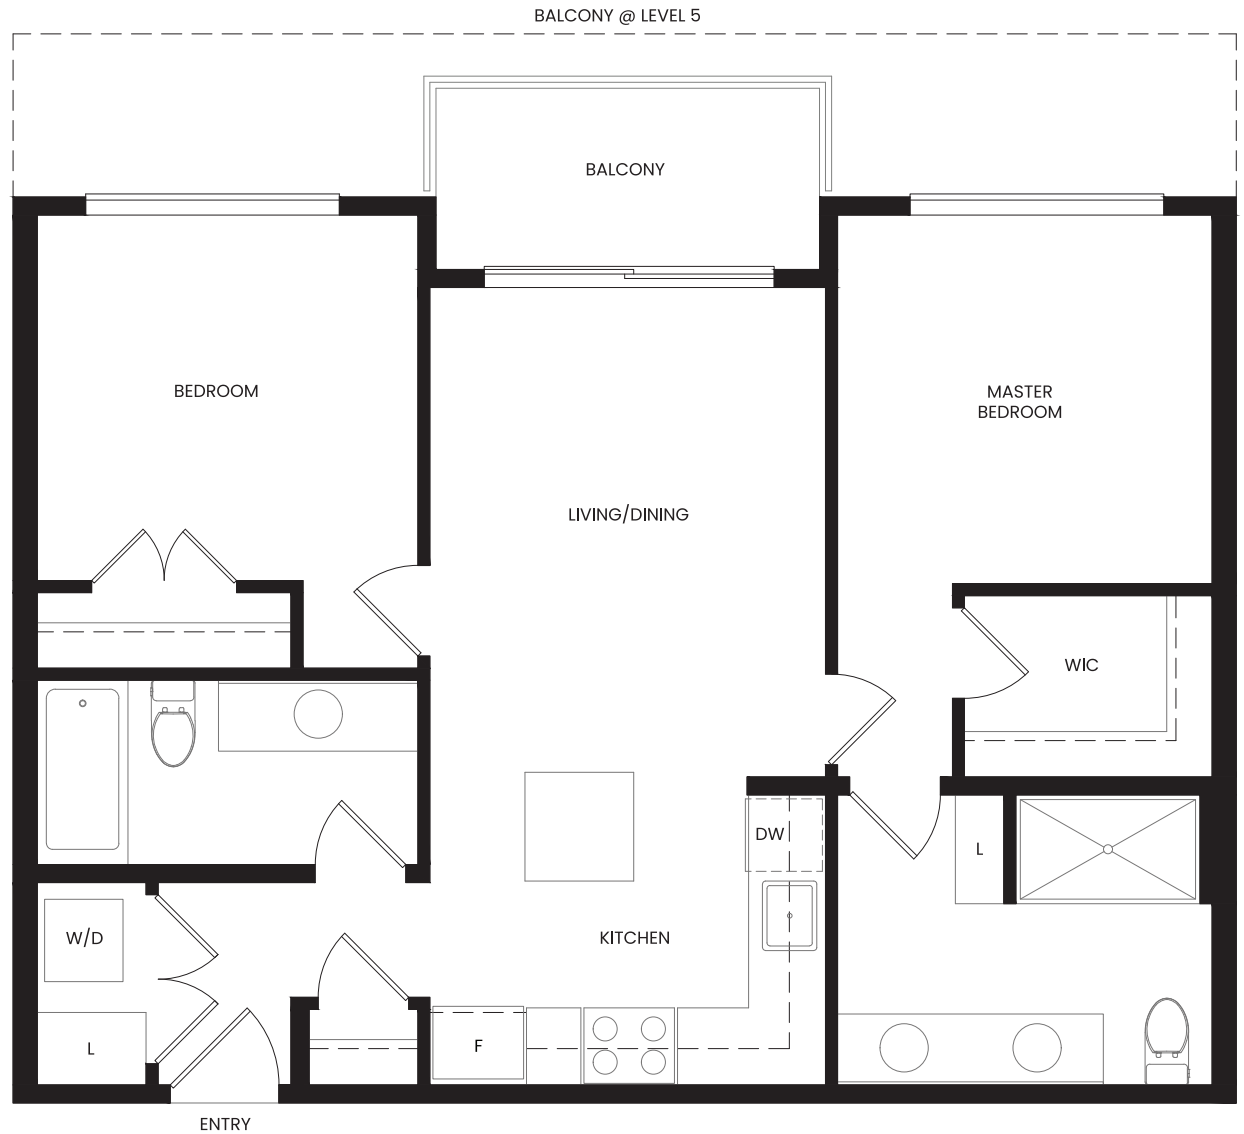

THE HIVE

AT WILLOUGHBY TOWN CENTRE

PLAN C4

2 BEDROOM, 2 BATH
INTERIOR 798 SQ FT

<N

Level 5

Level 6