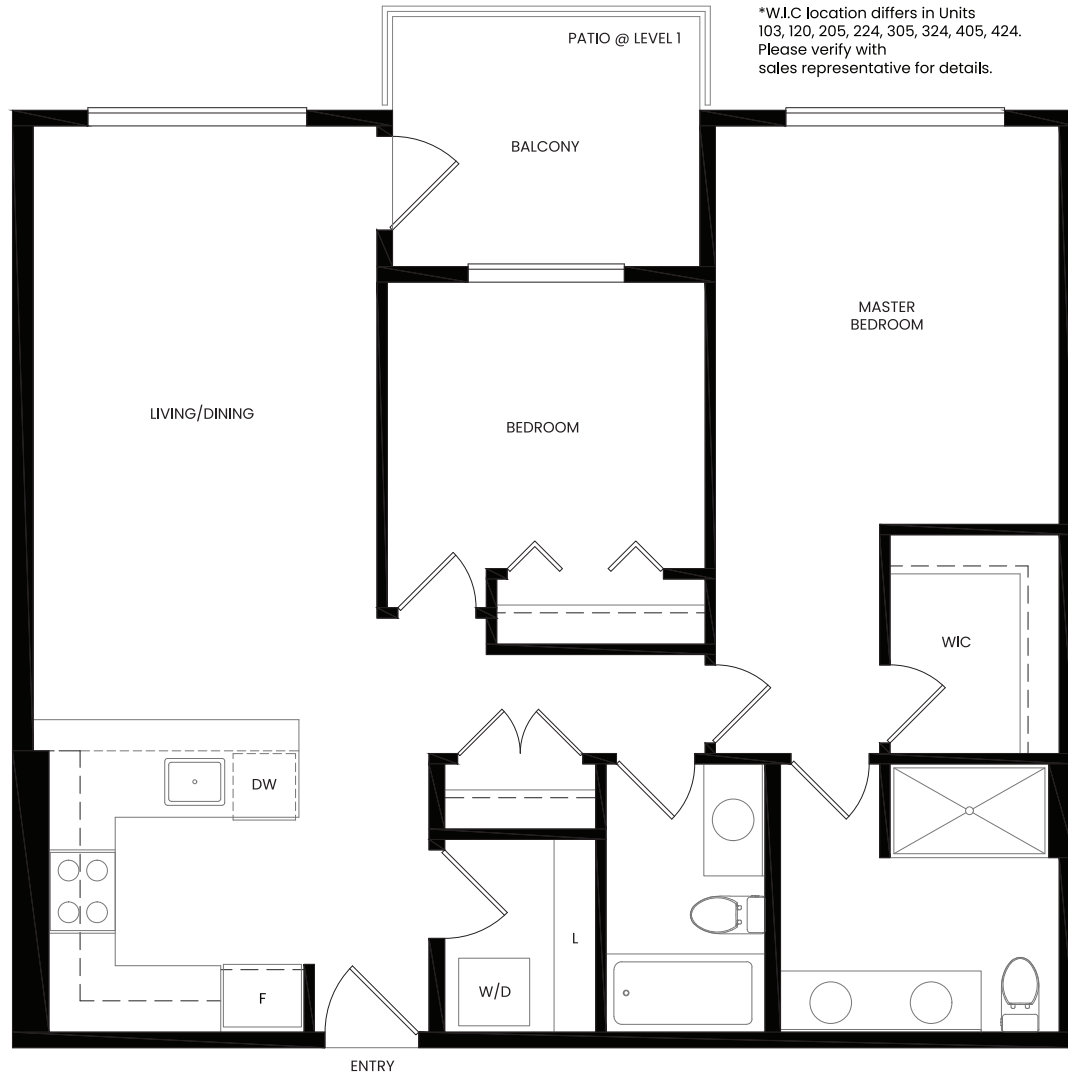

THE HIVE

AT WILLOUGHBY TOWN CENTRE

PLAN C9

2 BEDROOM, 2 BATH
INTERIOR 947-952 SQ FT

< N

Level 3

Level 4

Main

Level 2

*W.I.C location differs in Units 103, 120, 205, 224, 305, 324, 405, 424. Please verify with sales representative for details.

UNITS
103, 120, 205, 224,
305, 324, 405, 424