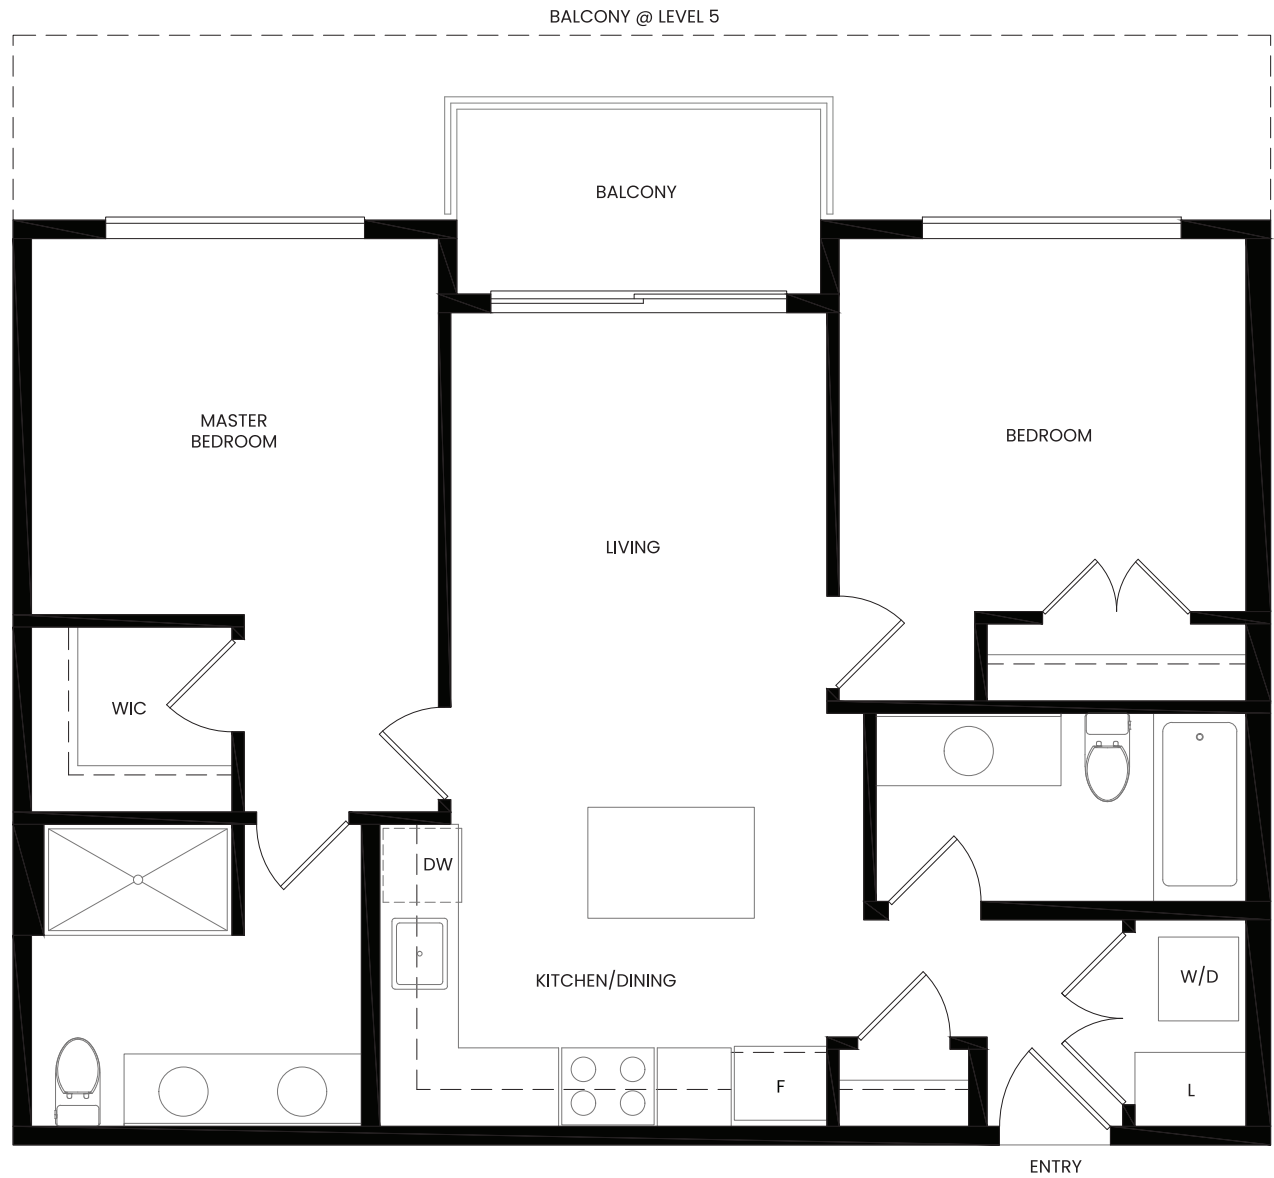

## PLAN D1

2 BEDROOM, 2 BATH  
INTERIOR 809 SQ FT

< N

Level 5

Level 6