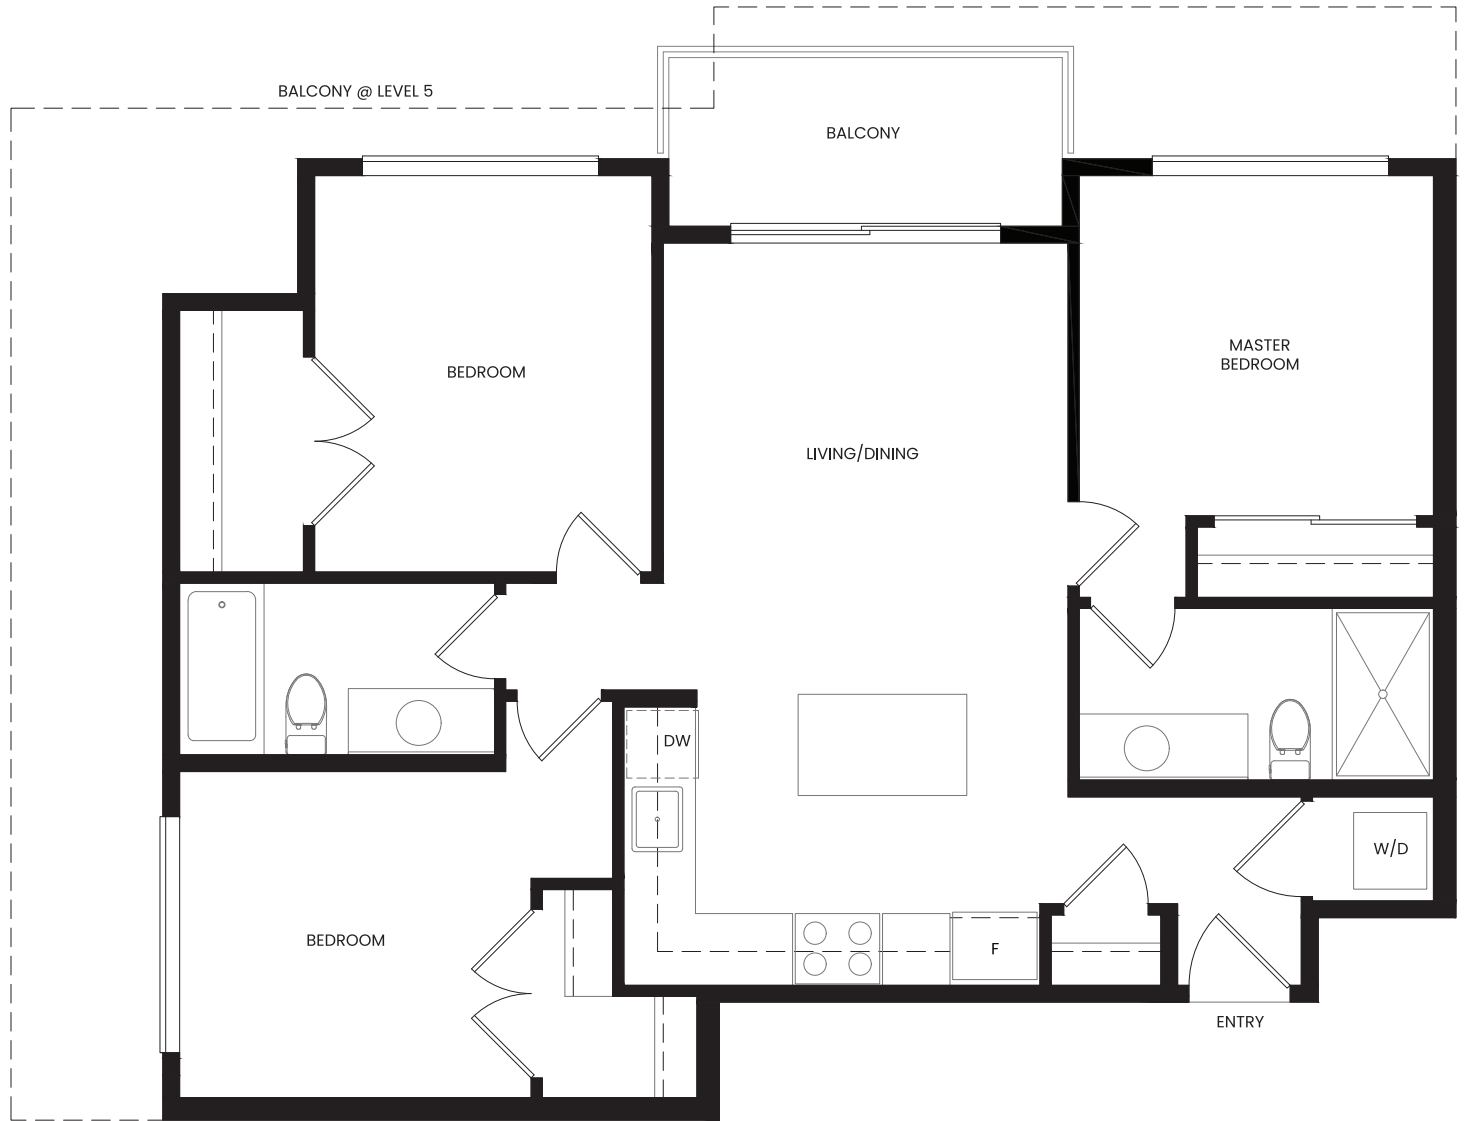

## PLAN E2

3 BEDROOM, 2 BATH  
INTERIOR 951 SQ FT

< N

Level 5

Level 6